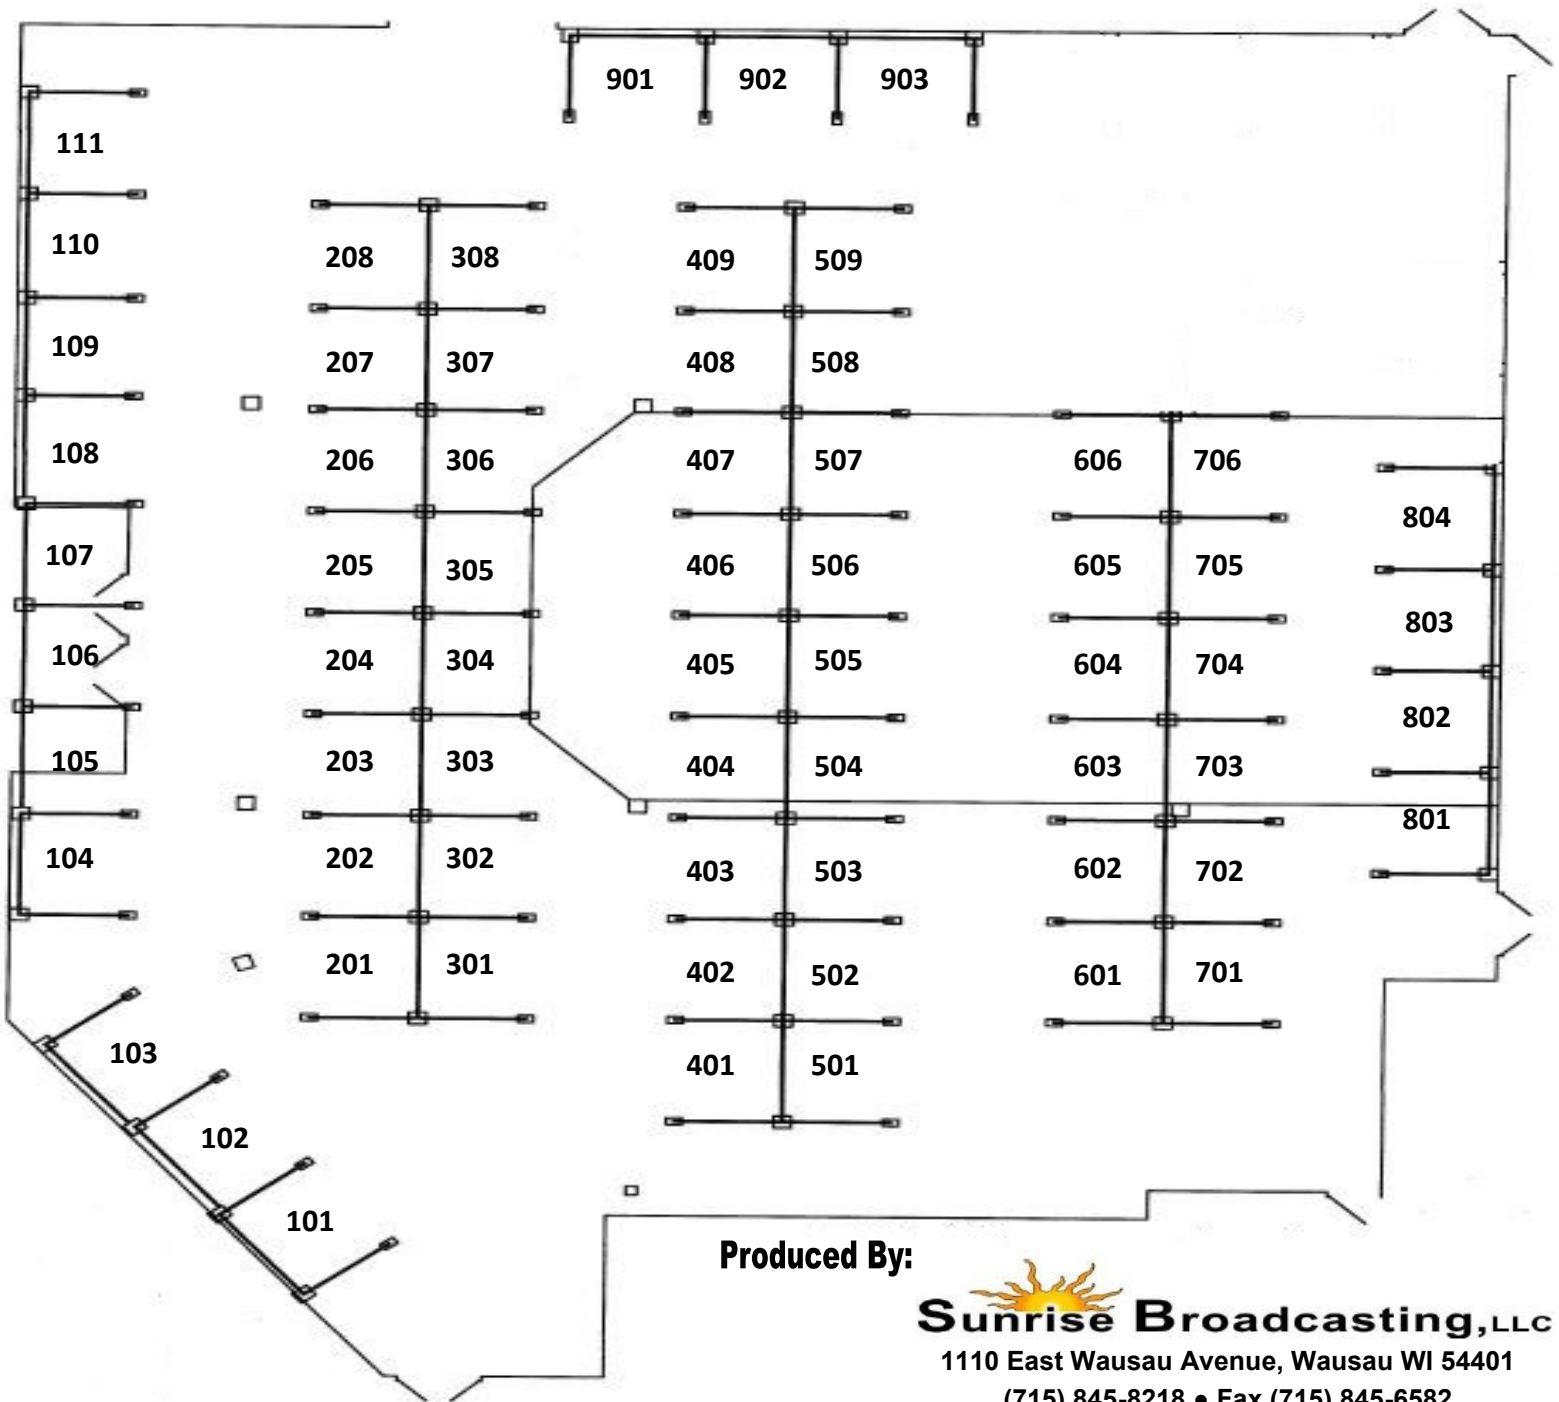

April 7, 2018 Wausau - Central Wisconsin

BOOMER

at the Central Wisconsin Convention & Expo Center - Rothschild

EXPO

Exhibitor Map

Produced By:

**Sunrise Broadcasting, LLC**
1110 East Wausau Avenue, Wausau WI 54401
(715) 845-8218 • Fax (715) 845-6582
www.WausauBoomers.com