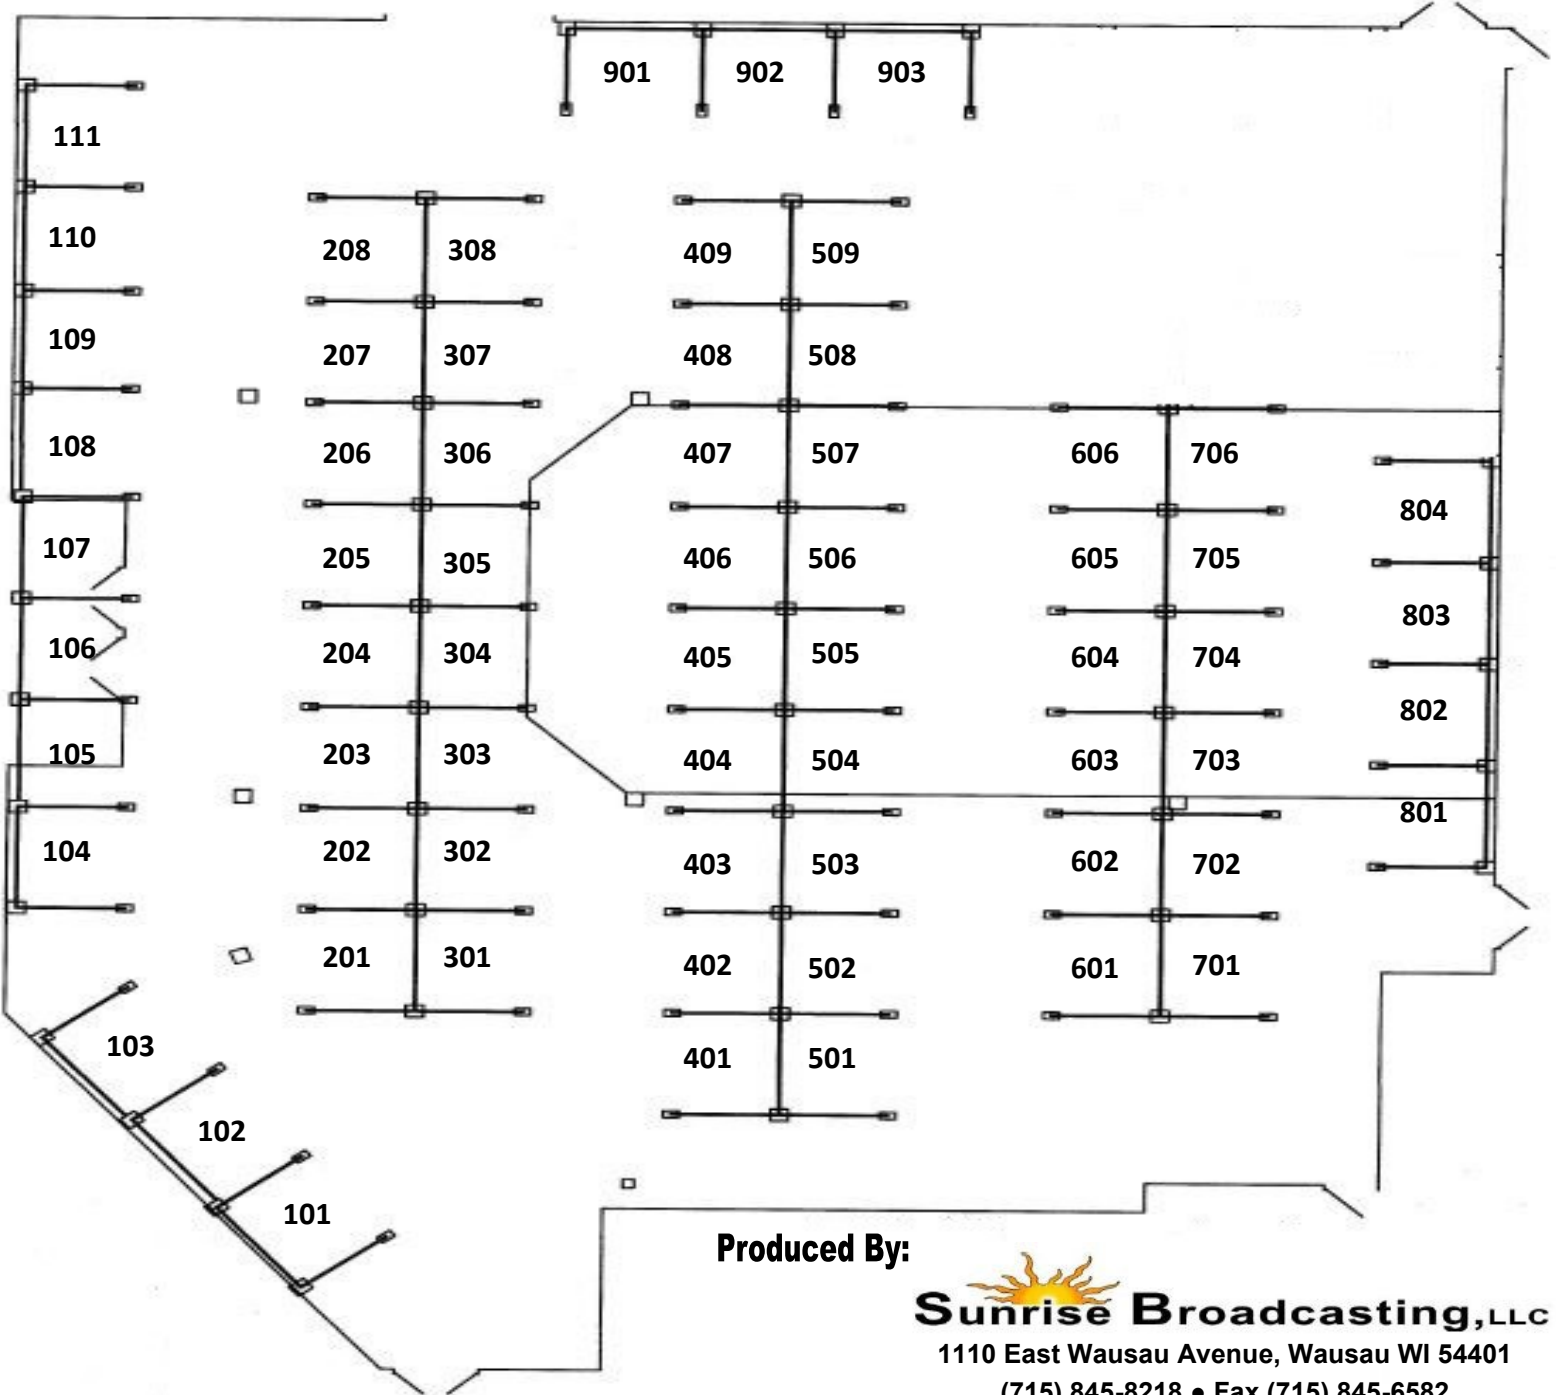

Exhibitor Map

Produced By:

Sunrise Broadcasting, LLC

1110 East Wausau Avenue, Wausau WI 54401

(715) 845-8218 • Fax (715) 845-6582

www.WausauBoomers.com